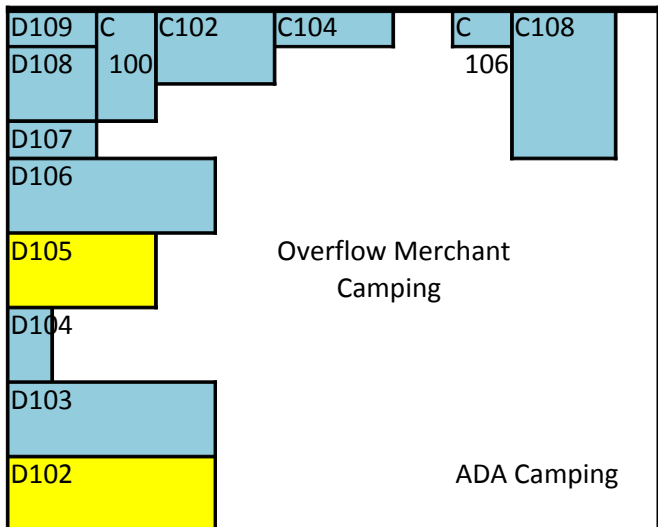

MaCPHERSON HWY.

MaCPHERSON HWY.

D
O
C
K

ENCAMPMENT MERCHANTS:

- Alba Trading Company - at House of
- Enclave Merchantiles - at the Enclave
- IBT - at IBT on Ow's Trail
- LMD Marketplace - at La Maga Demo
- Maelstrom Made & Massage - at the I
- Mystical Korner - at the ship MK on th
- Plundered Goods - at the Longboat or
- Storm's Fruitful Seas - sailing the wide
- Trade Winds - on the ship The Winds

WANDERING MERCHANTS:

- AMRWoodCraft
- ArkhamMart
- Bloodstonecrafts
- M'Lady's Fans
- Schmoker Industries

D
O
C
K

Thorns
 ;
 inios on Carnival Row
 Maelstrom Armada on Cre.Y
 ie Dock
 n MacPhearson Hwy
 e Seas!
 : of Fortune on the Dock

- Power
 - Merchants With Power
 - Merchants without power
 - ADA Merchant
- 1sq.=10ft

┌

└

G100	Malabarista Coffee
G101	Pop Aahs Kettle Corn
G102	Willies Weiners
G103	McLavendars
G104	Arctic Poison
G105	Black Tree Grill
G106	Sunset Bayou
G107	Rhiamon's Selsword Inn
G108	The Frying Dutchman
G109	Hier's Heavenly Pops
G110	Royal Printing
G111	The Steiik House